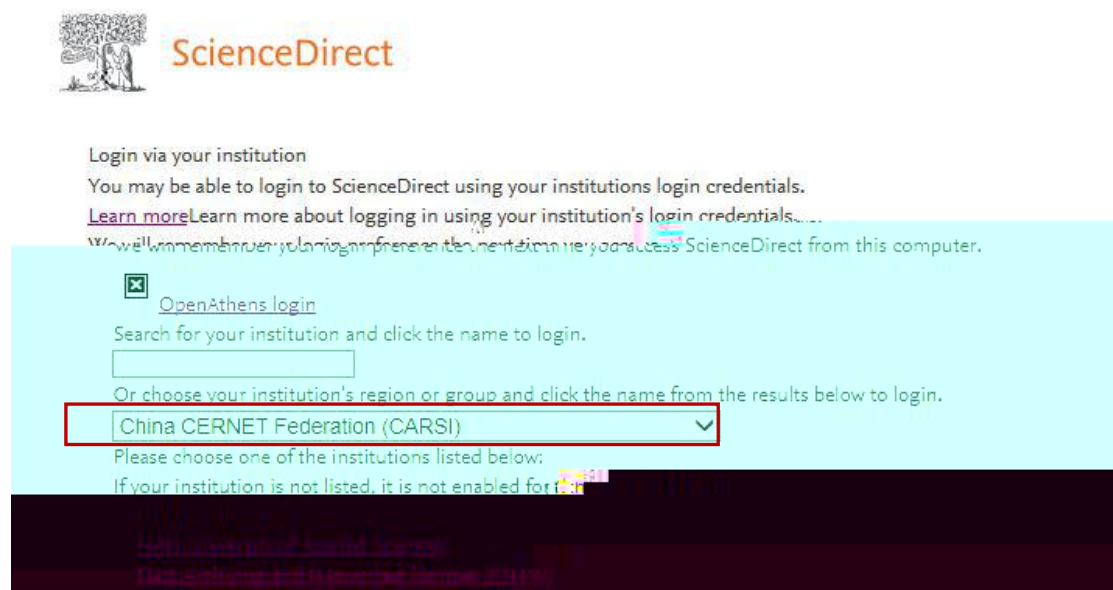

" Select your region or group"

China CERNET Federation(CARSI)