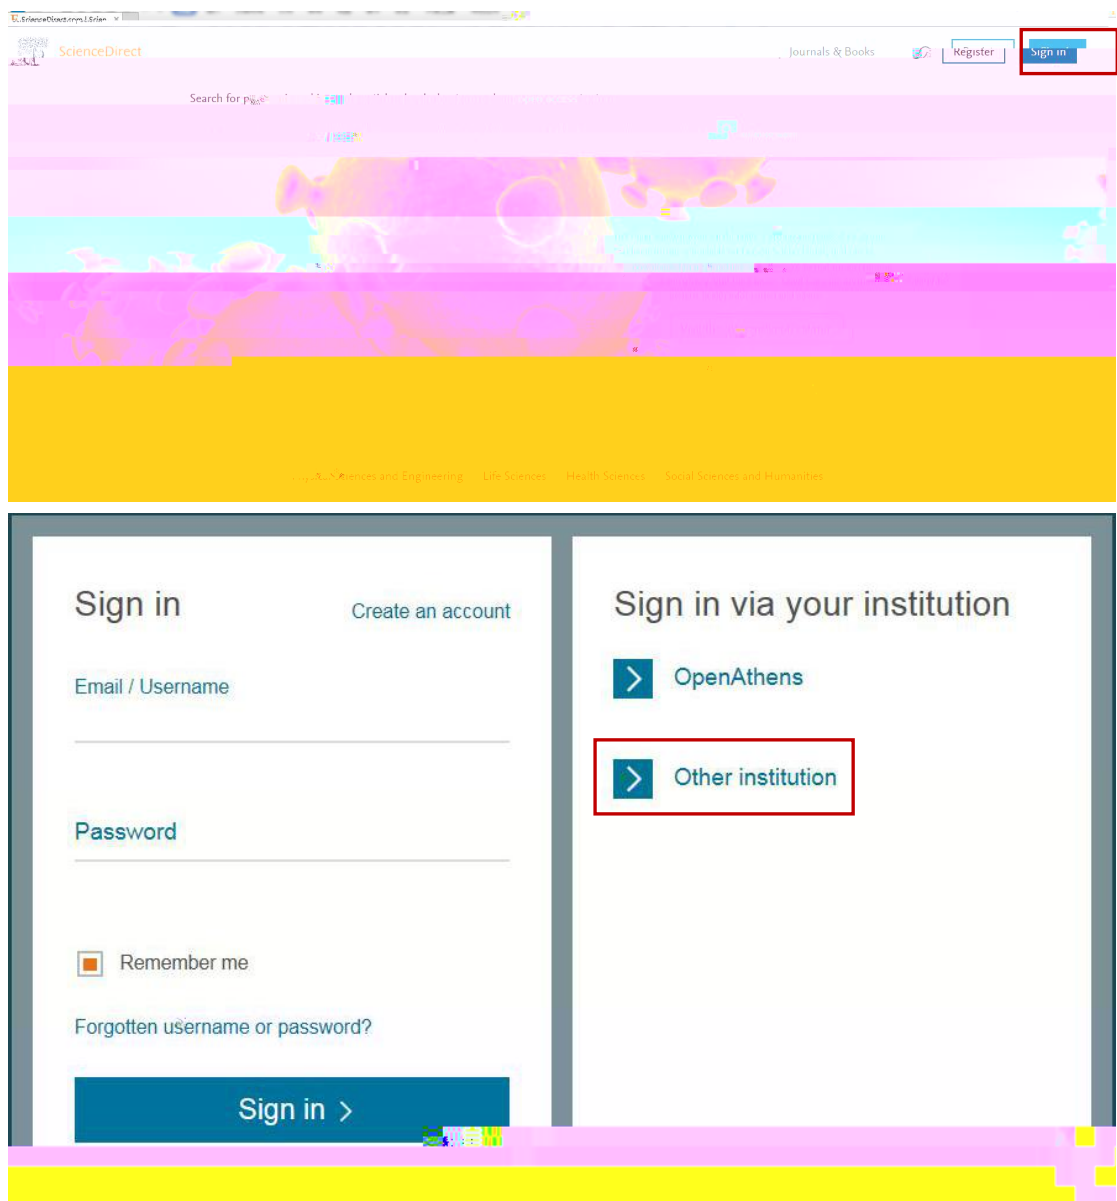

CARSI

ELSEVIER

2020 3 27

1. IP IP

https://www.sciencedirect.com/signin/other

institution

2. " Search for your institution and click the name to login"

" Select your region or group"